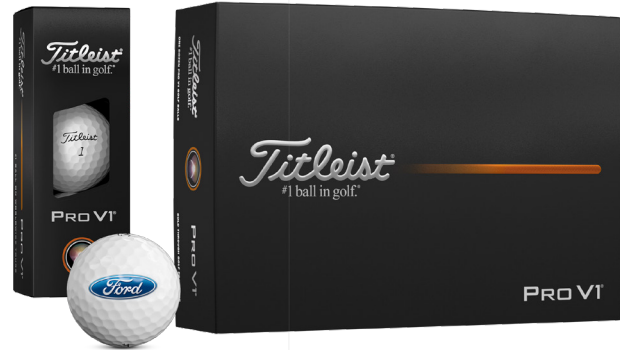

MINIMUM

CUSTOM LID - 96 tins (24 dozen)

LEAD-TIME

5 weeks from artwork approval

Custom Lid

TITLEIST PRO V1 & PRO V1x HALF-DOZENS

The #1 ball in golf is also the #1 gift in golf. Customised with a special message, corporate logo or event logo, the Pro V1 and Pro V1x half-dozen are the perfect option for corporate, tournament or special event gifts.

MINIMUM

Logo - 24 half-dozen

LEAD-TIME

5 business days from artwork approval

PACKAGE OFFERINGS

PACKEDGE™ 3-BALL TOURNAMENT KIT

Kit Includes:

- 3-ball sleeve of custom golf balls
- Titleist alignment ball marker
- Titleist divot tool
- 5 Titleist tees